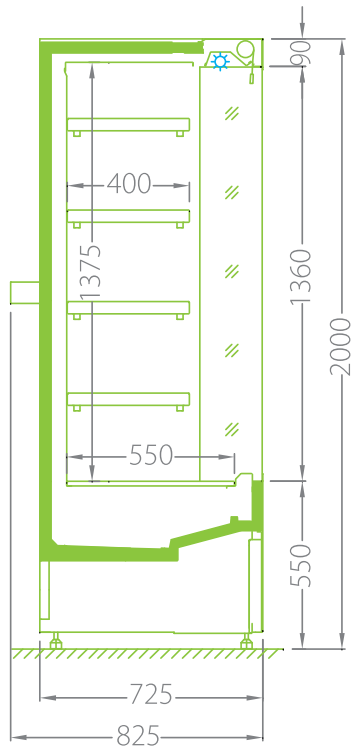

## Medium RDM-[module]-15

M2

**MIRRORED CEILING  
(STAINLESS STEEL) AVAILABLE**

**LED  
& DOORS  
AVAILABLE**

**AUTOMATIC EVAPORATION  
OF CONDENSATE**

**modules 0.42 .06 0.9 1.25 1.875**

PLUG-IN Collection